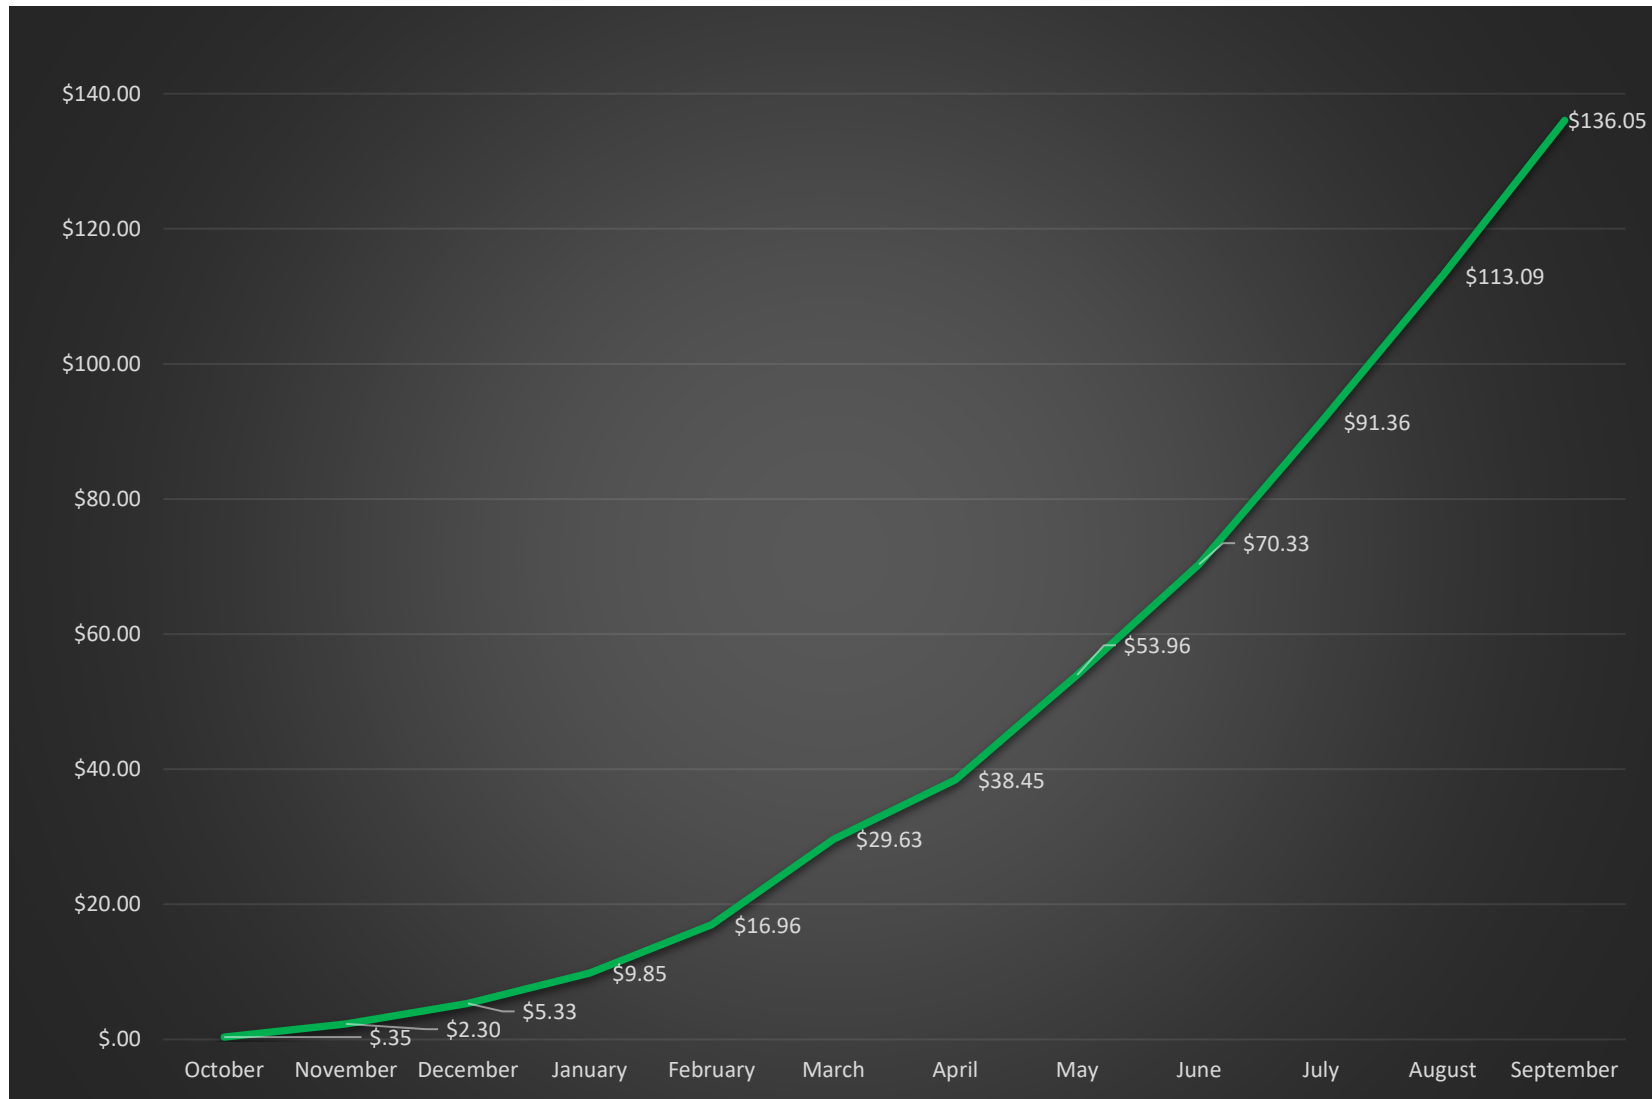

# Missouri Department of Health and Senior Services Section for Medical Marijuana Regulation

## Monthly Medical Marijuana Dispensary Cumulative Sales

*Note 1: Medical marijuana dispensary sales began on October 16, 2020. At the beginning of each month, cumulative sales through the previous month are posted.*

*Note 2: Dollar amounts are in millions.*