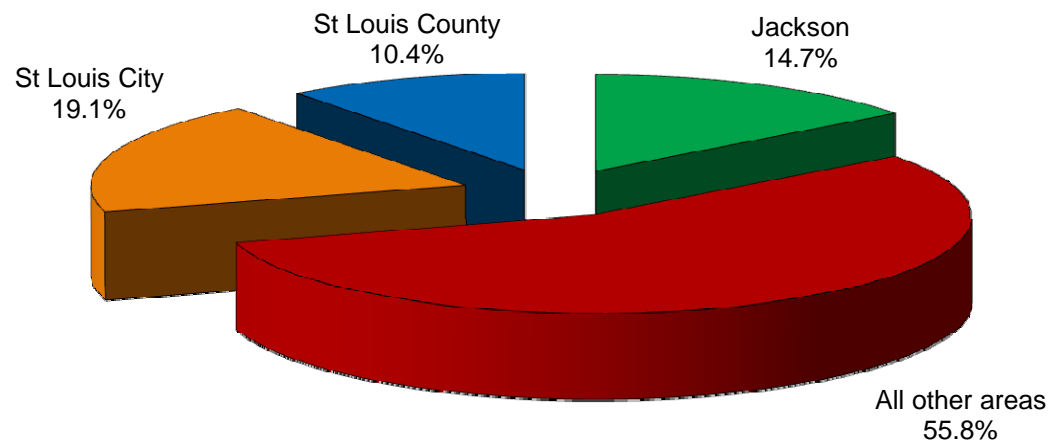

Hypothermia Mortality by Geographic Area, Missouri 1989-2012*

n=414

*winter season 2011-2012