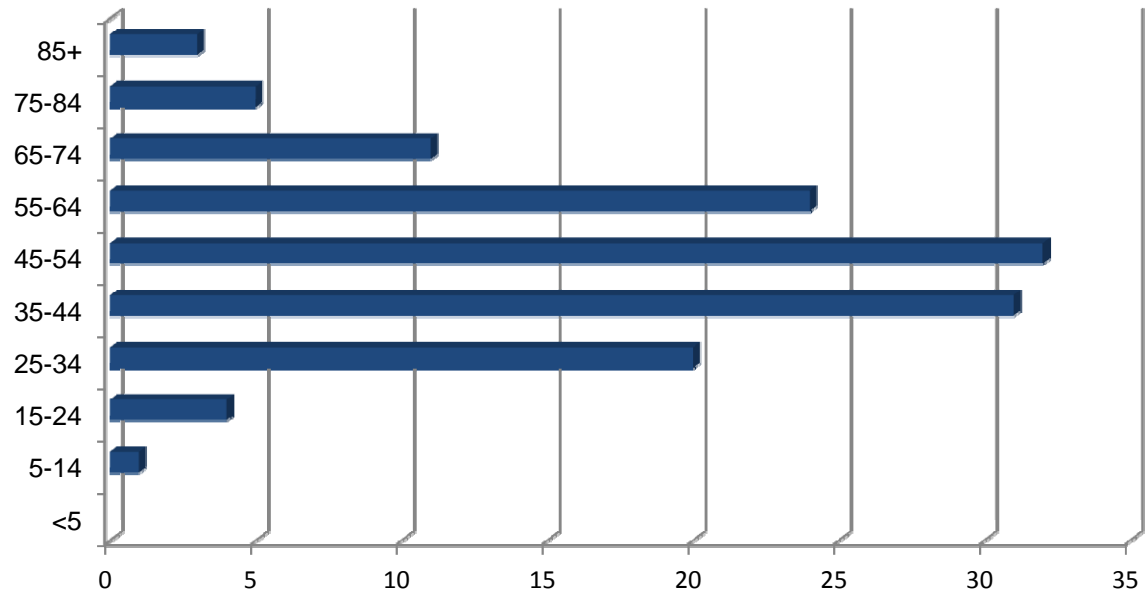

### Hypothermia Mortality due to Substance Abuse by Age, Missouri 1989-2012\*

n=131  
\*winter season 2011-2012