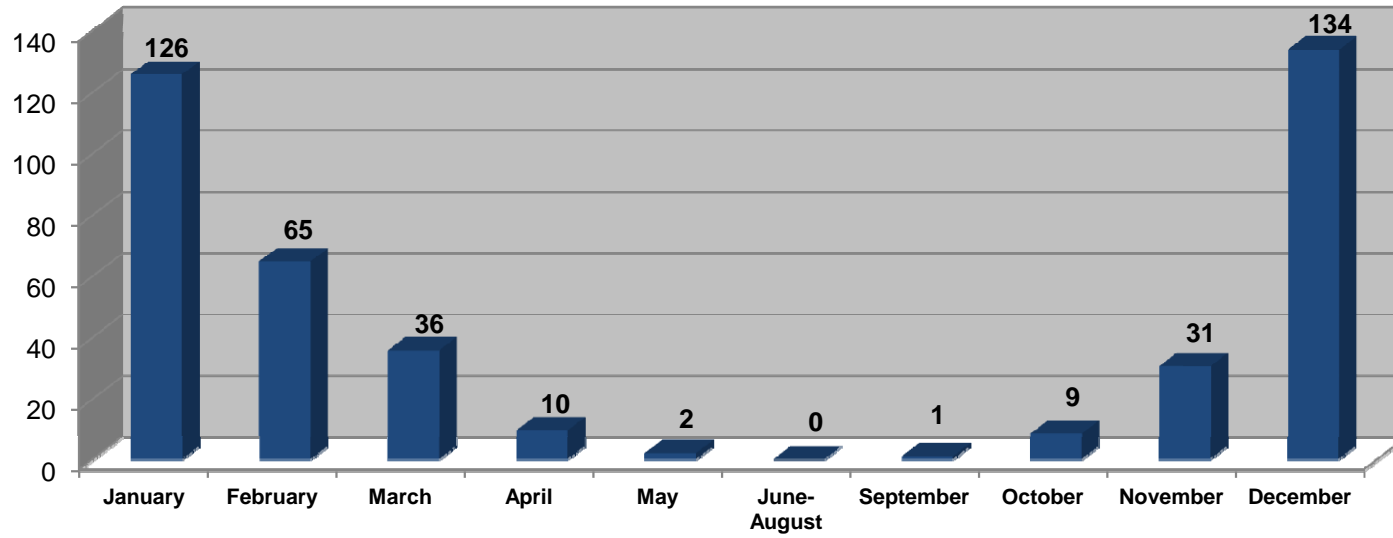

Hypothermia Mortality by Month of Death, Missouri 1989-2012*

n=414

*winter season 2011-2012