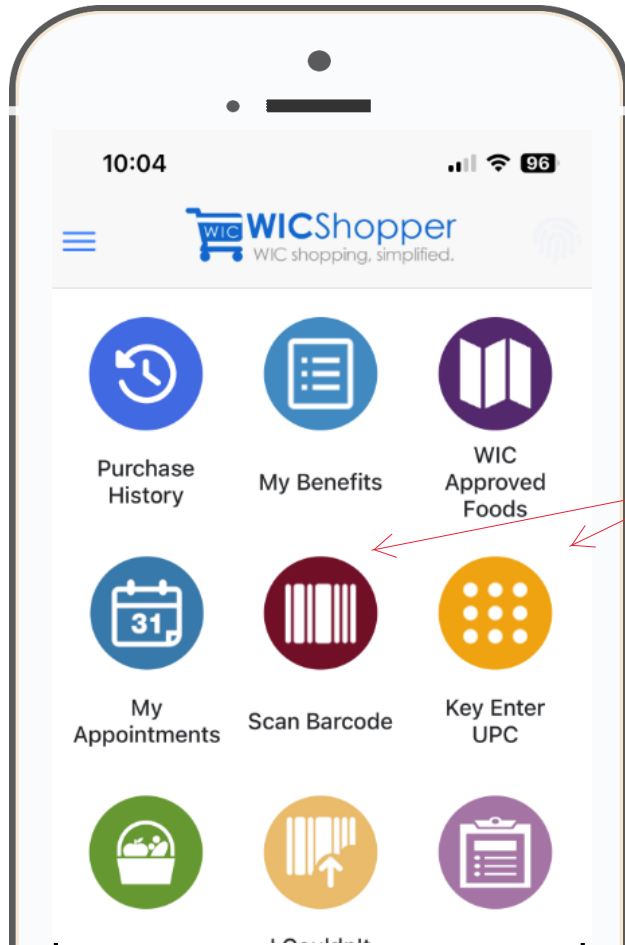

WICShopper

Benefits for Retailers!

- 1 Install “WICShopper” from your app store.
- 2 Select Missouri as your WIC Agency.
- 3 Scan item barcodes to identify where to place WIC Approved Shelf Tags. (Scan Barcode or Key Enter UPC)
- 4 Check out other helpful information and tools in the app.