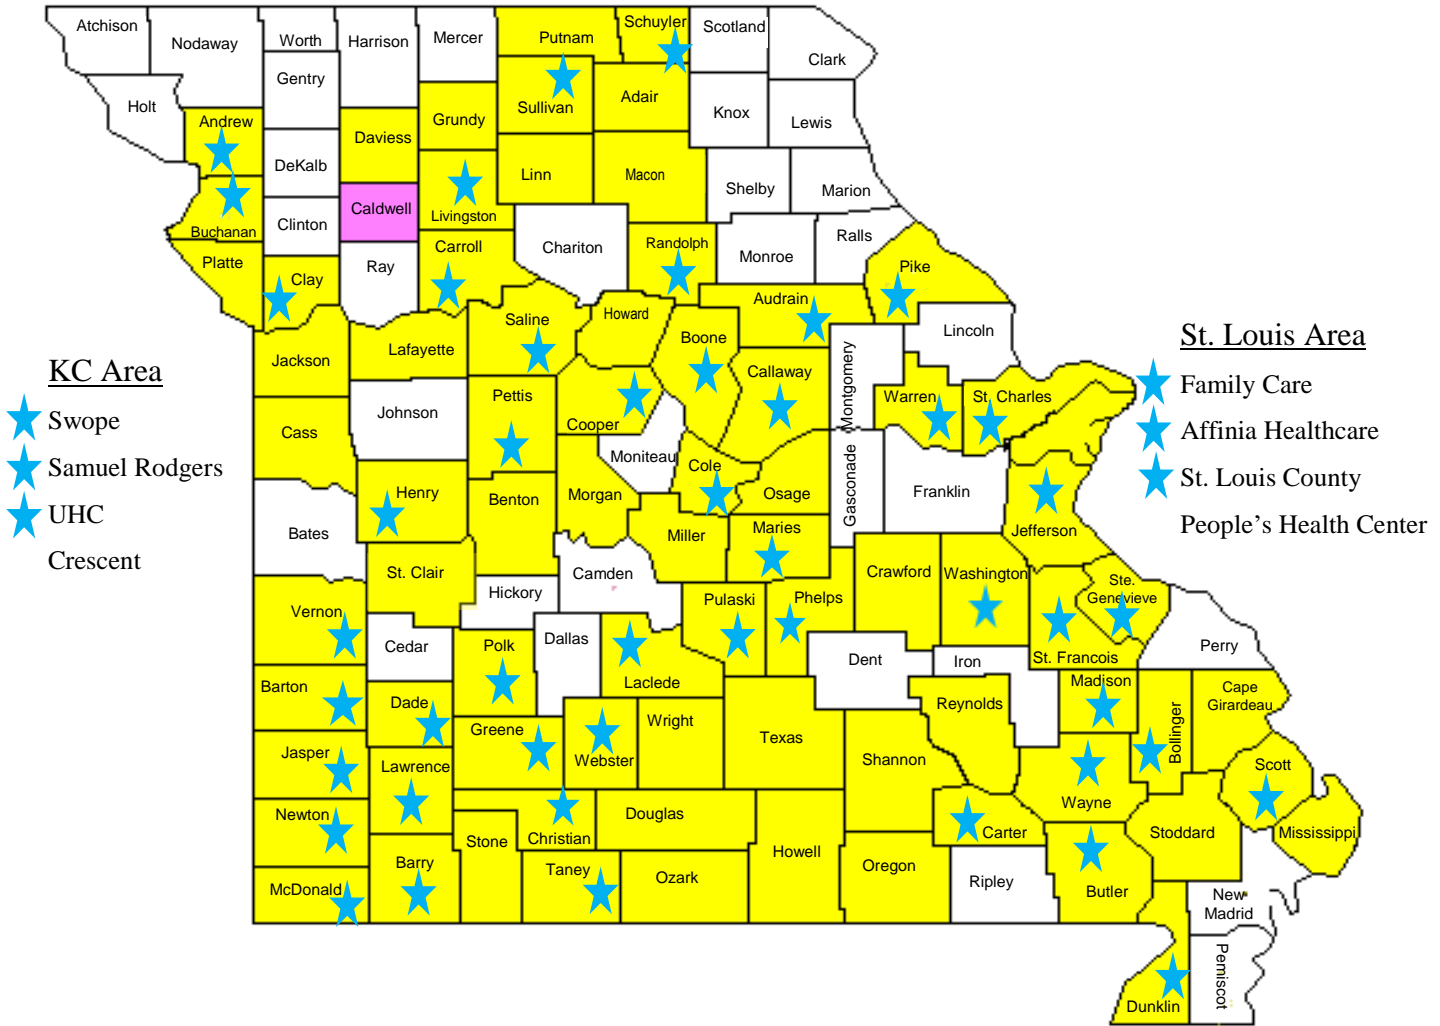

**Missouri: Breastfeeding Peer Counseling and Breastfeeding Friendly  
WIC Clinics FFY2023**  
**BFFC WIC Clinics Total = 82**  
**BFF WIC Clinics Total = 51**

- New BFPC Agency
- BFPC Agency
- ★ Breastfeeding Friendly WIC Clinic
- ★ New BF Friendly WIC Clinic for FFY 2023