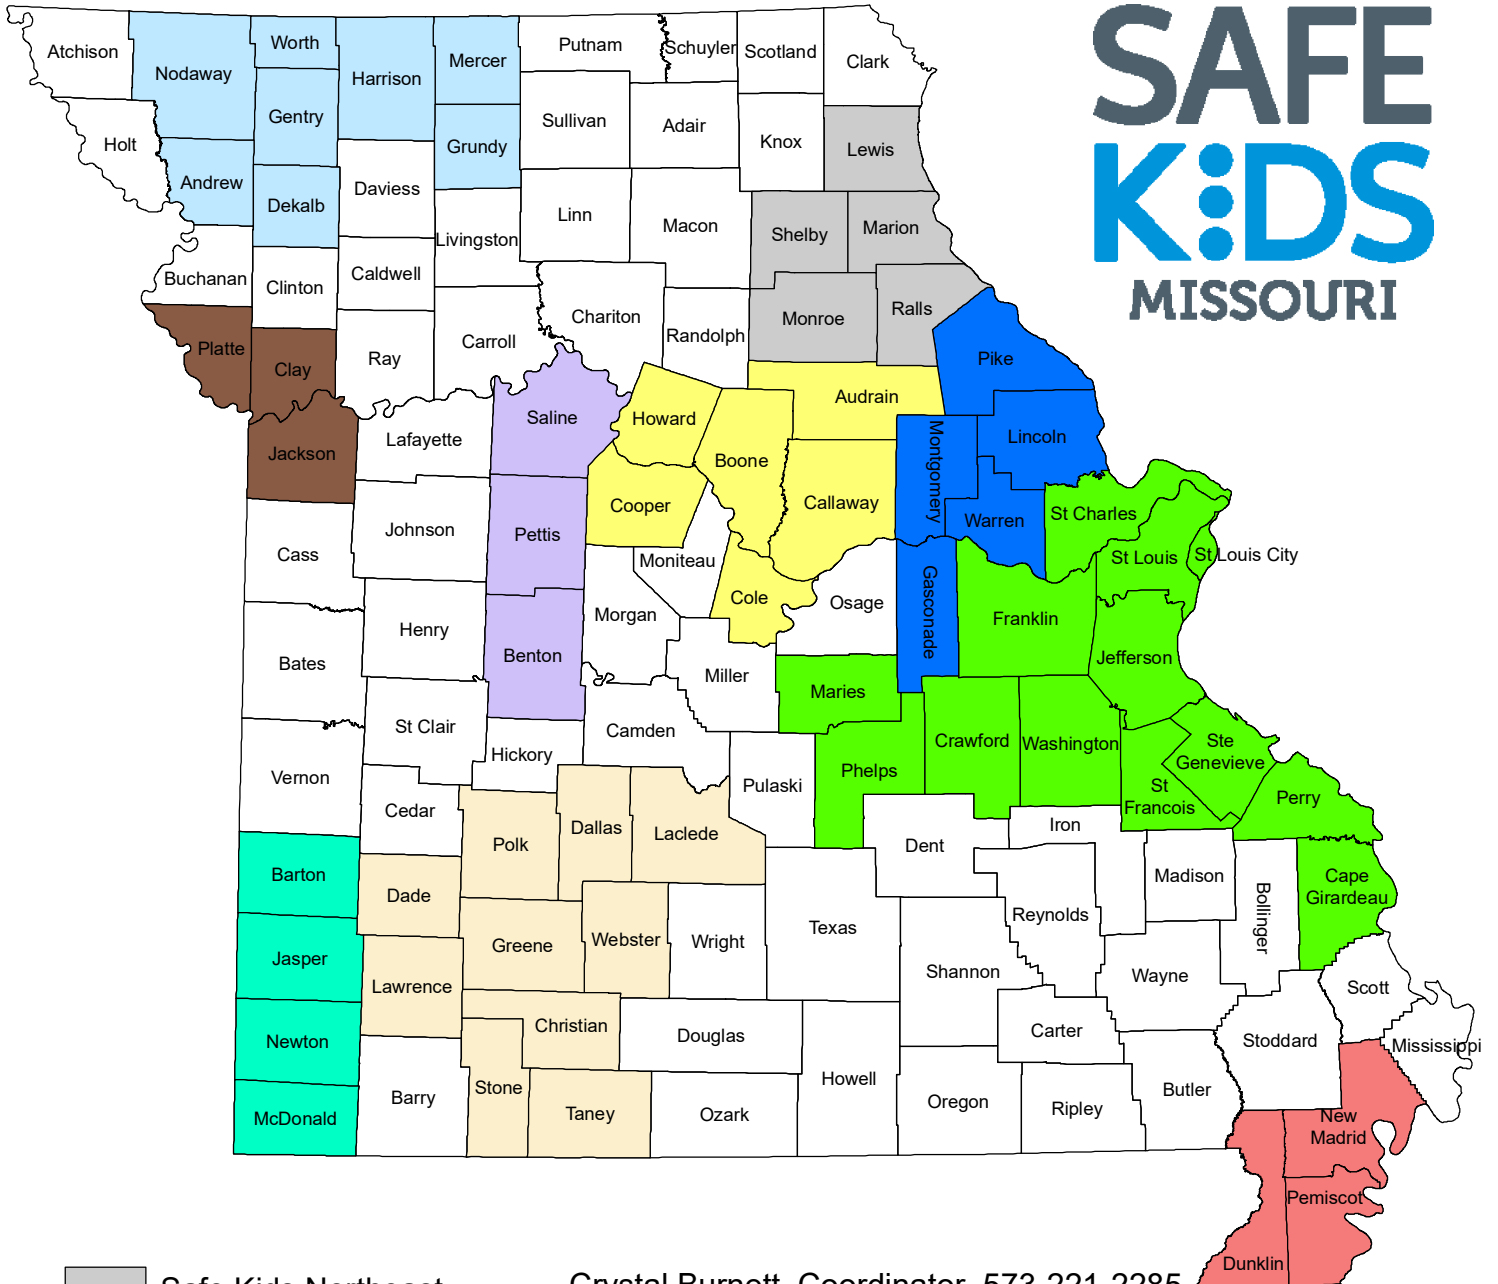

# SAFE KIDS MISSOURI

 Safe Kids Northeast

Crystal Burnett, Coordinator 573-221-2285

 Safe Kids Northwest

Joni Williams, Coordinator 660-748-3630

 Safe Kids Greater KC

Shannon Bernal, Coordinator 816-983-6550

 Safe Kids West Central

Erica Elliott, Coordinator 660-827-1130 ext. 23

 Columbia Safe Kids

Jenny Brooks, Coordinator 573-771-9216

 Safe Kids Eastern Quad

Madeline Drapp, Coordinator 636-528-6117 ext. 409

 Safe Kids St. Louis