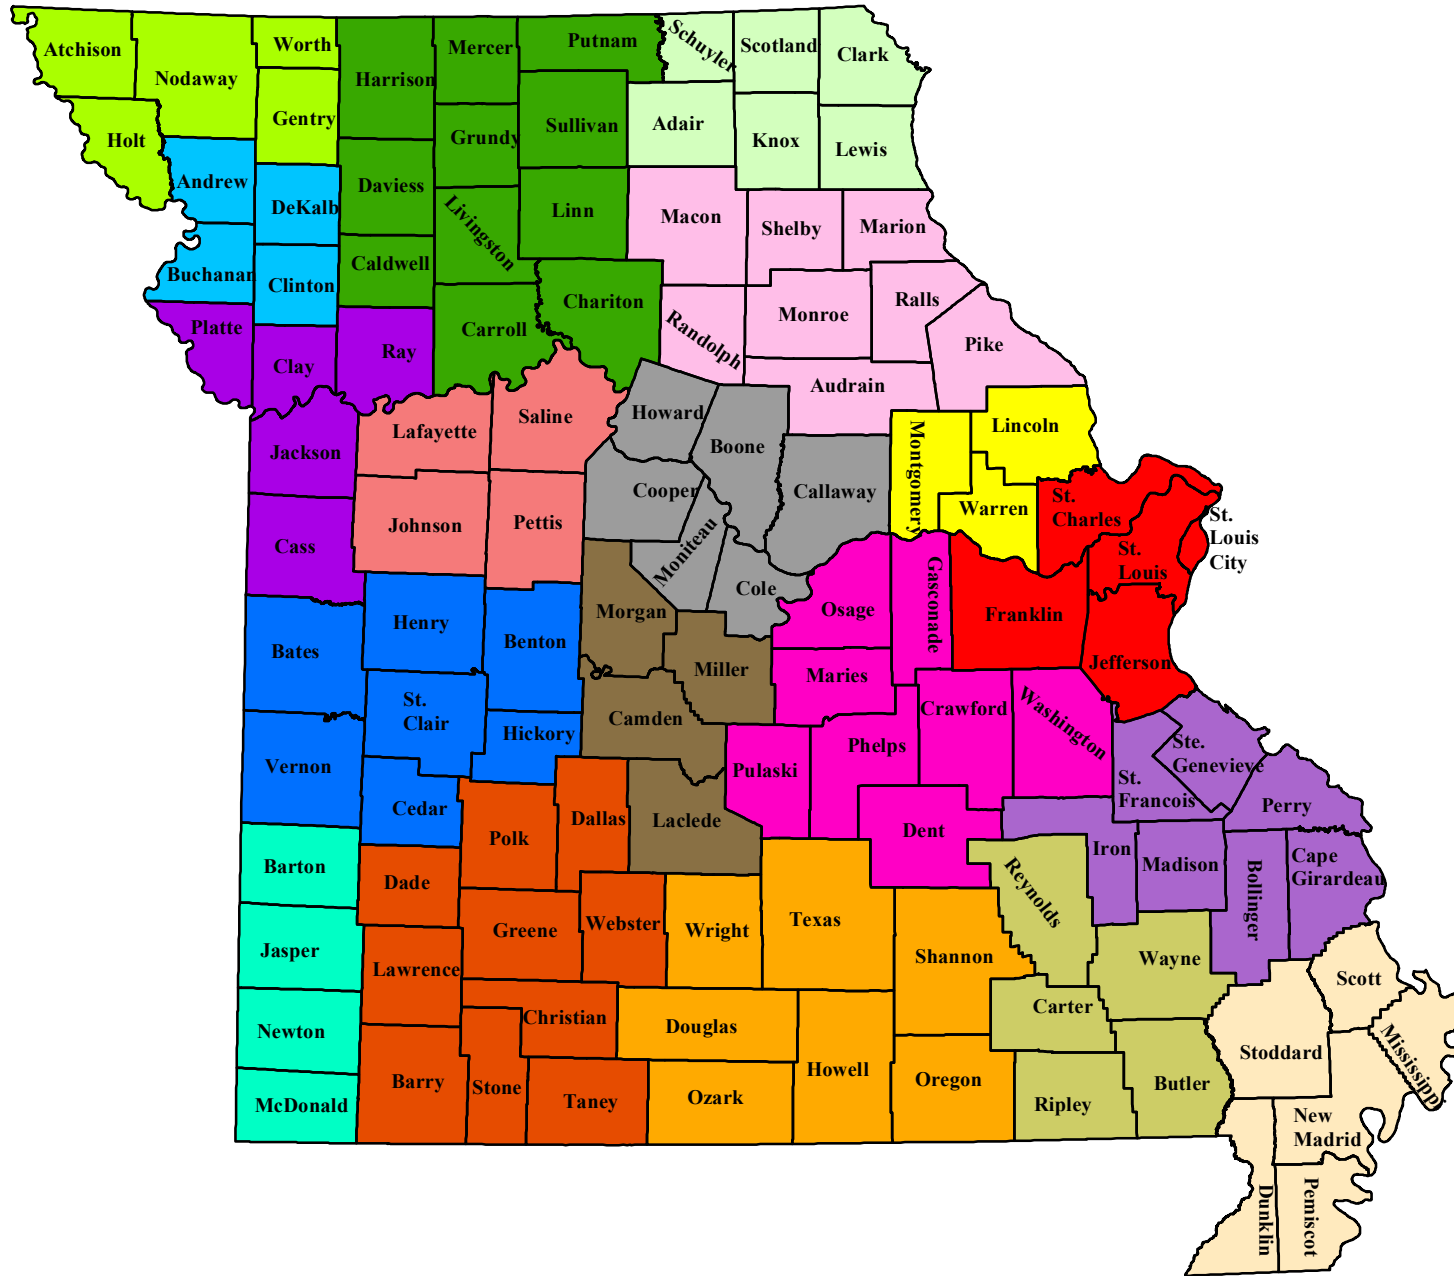

Regional Planning Commission (RPC) Map

- Boonslick Regional Planning Commission
- Bootheel Regional Planning & Economic Development Commission
- East-West Gateway Council of Governments
- Green Hills Regional Planning Commission
- Harry S Truman Coordinating Council
- Kaysinger Basin Regional Planning Commission
- Lake of the Ozarks Council of Local Governments
- Mark Twain Regional Council of Governments
- Meramec Regional Planning Commission
- Mid-America Regional Council
- Mid-Missouri Regional Planning Commission
- Mo-Kan Regional Council
- Northeast Missouri Regional Planning Commission
- Northwest Missouri Regional Council of Governments
- Ozark Foothills Regional Planning Commission
- Pioneer Trails Regional Planning Commission
- South Central Ozark Council of Governments
- Southwest Missouri Council of Governments
- Southeast Missouri Regional Planning & Economic Development Commission