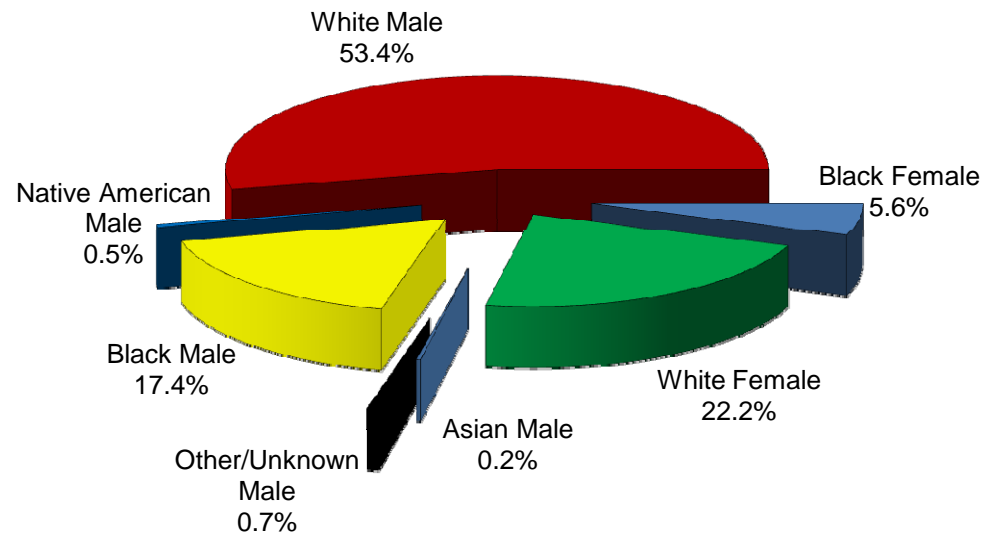

Hypothermia Mortality by Race and Sex, Missouri 1989-2012*

n=414

*winter season 2011-2012