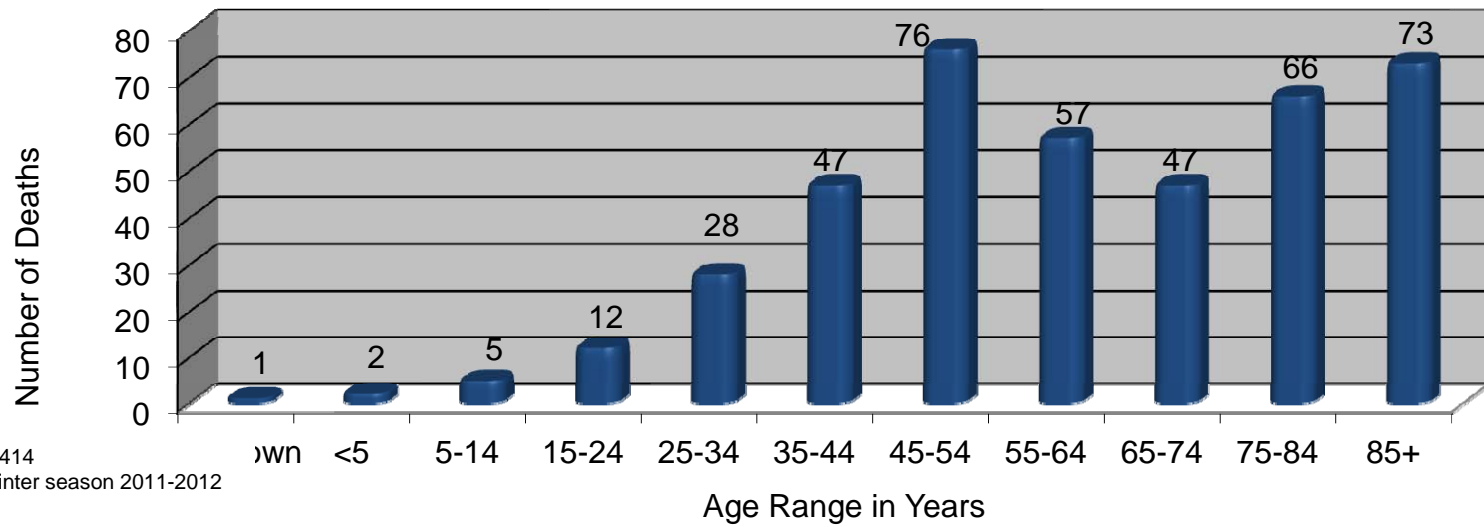

### Hypothermia Mortality by Age, Missouri 1989-2012\*

n=414  
\*winter season 2011-2012