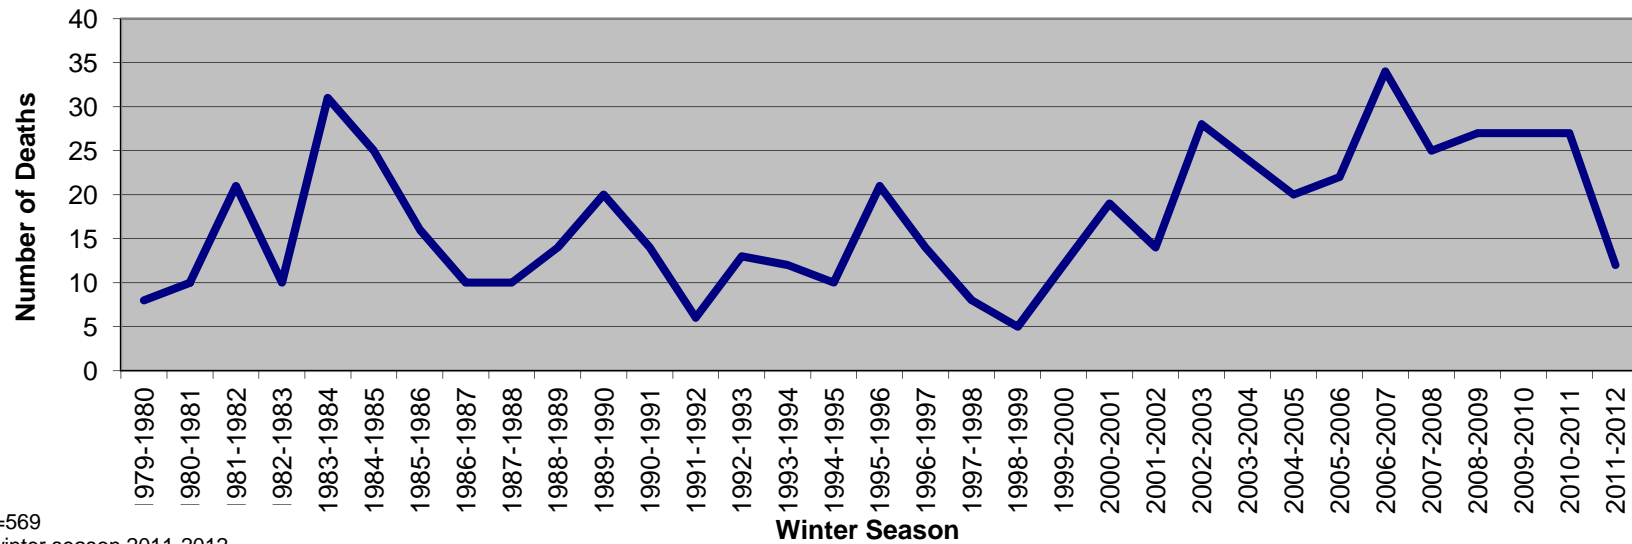

## Hypothermia Mortality, Missouri Winter Seasons 1979-2012\*

n=569

\*winter season 2011-2012