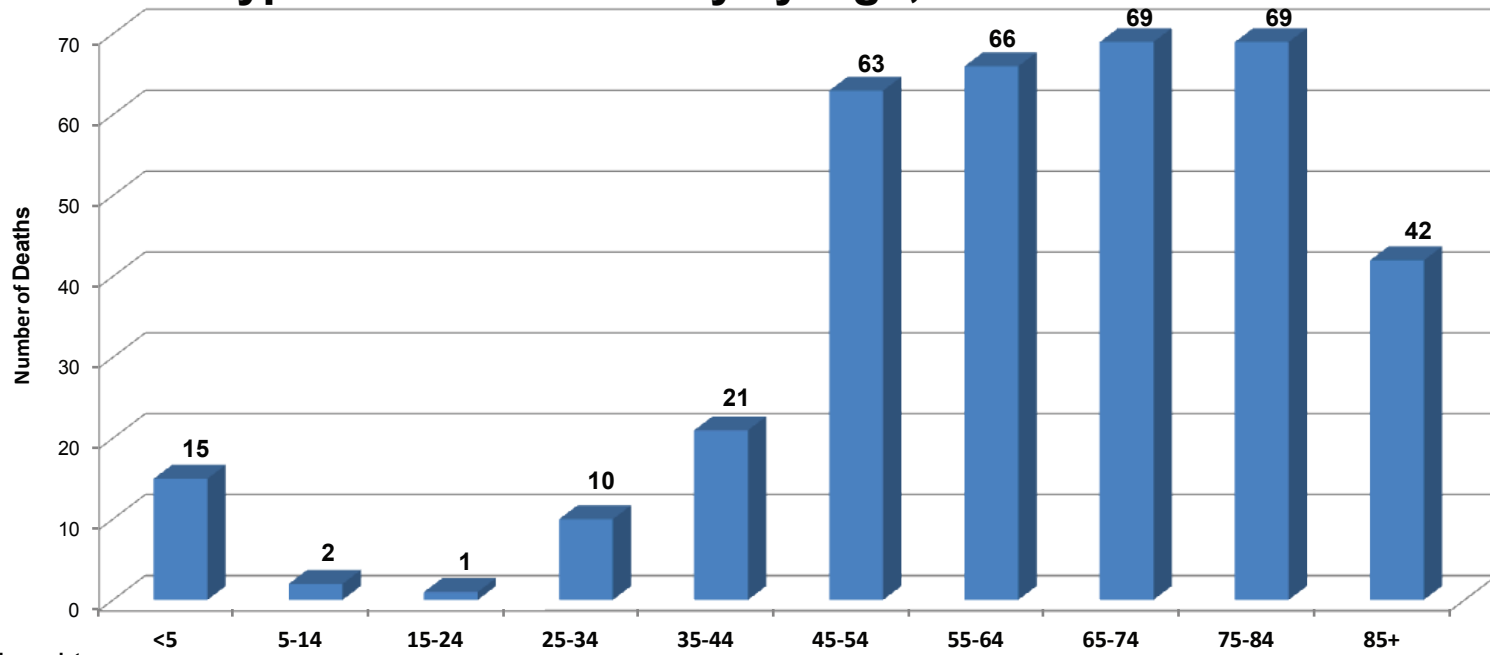

# Hyperthermia Mortality by Age, Missouri 2000-2013\*

n=358  
\*preliminary data