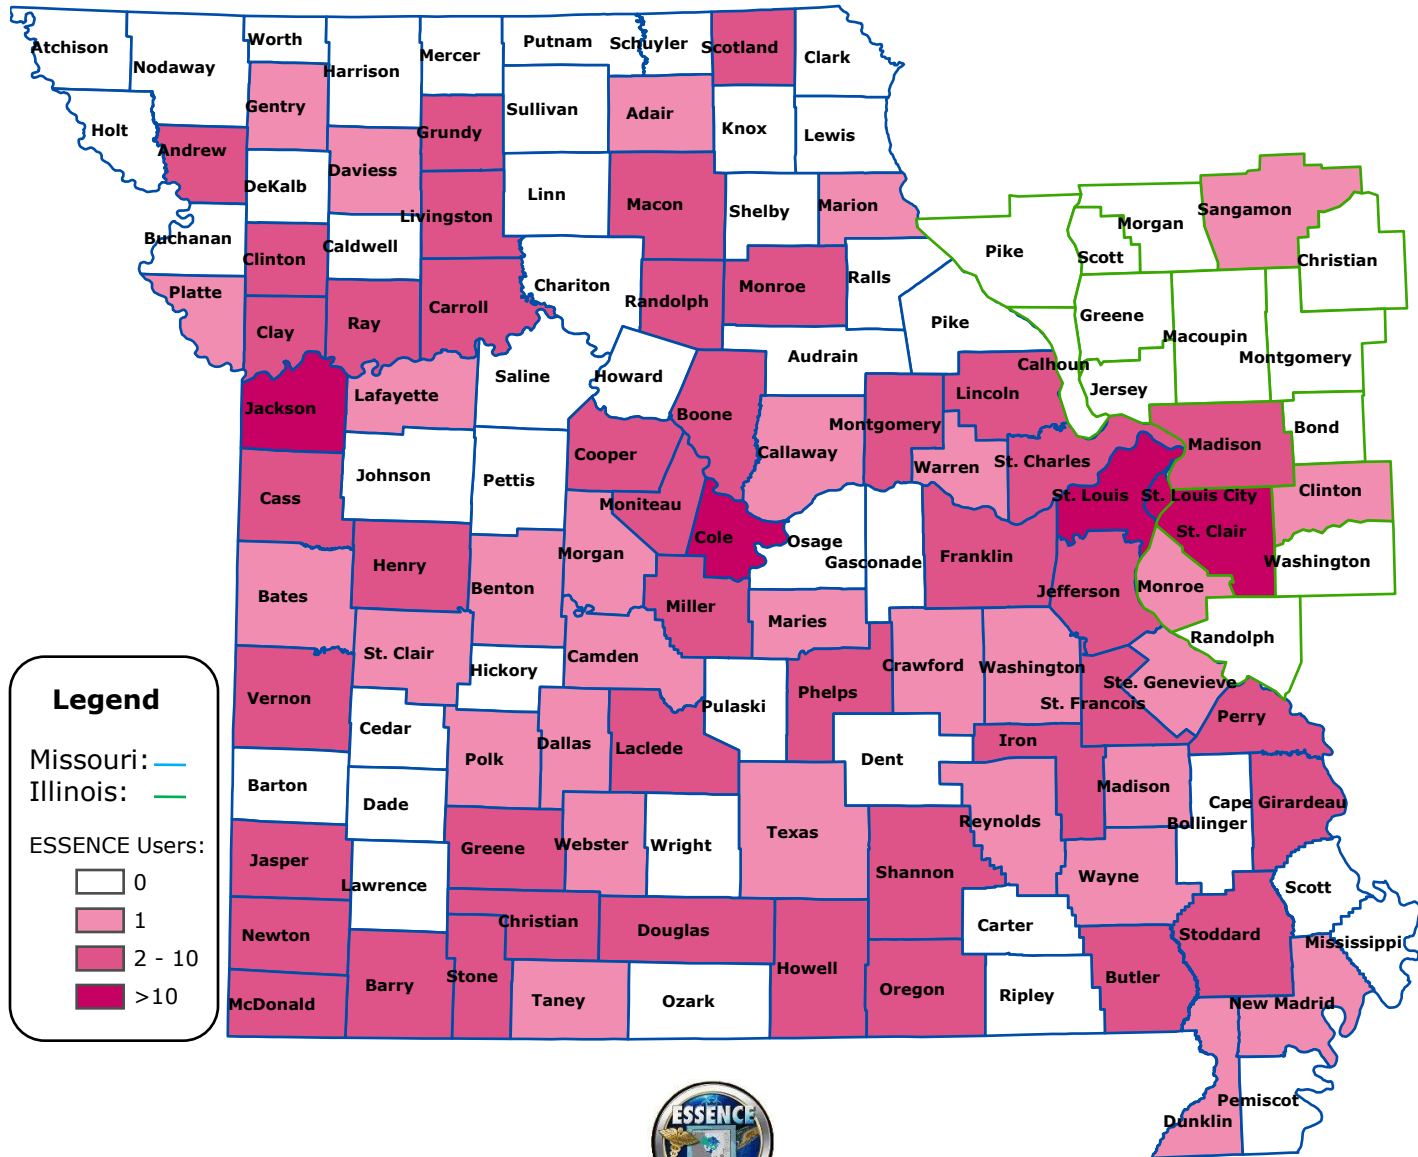

# Missouri and Illinois ESSENCE Users

**Legend**

Missouri: — (blue line)  
Illinois: — (green line)

ESSENCE Users:

- 0 (white)
- 1 (light pink)
- 2 - 10 (medium pink)
- >10 (dark red)