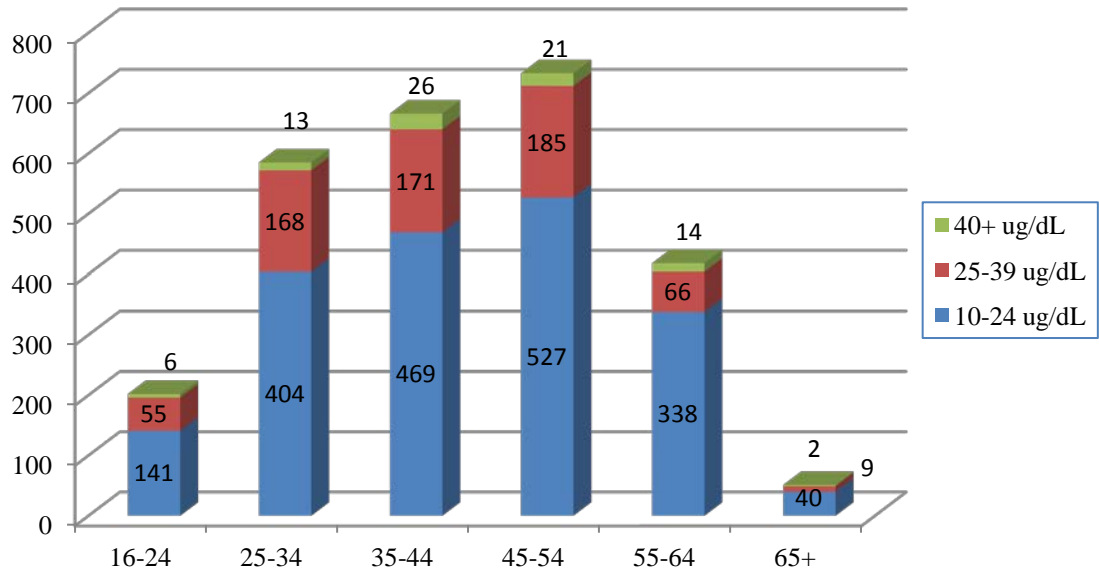

Adults with Elevated Lead Levels by Age, Missouri 2009

n=2,655