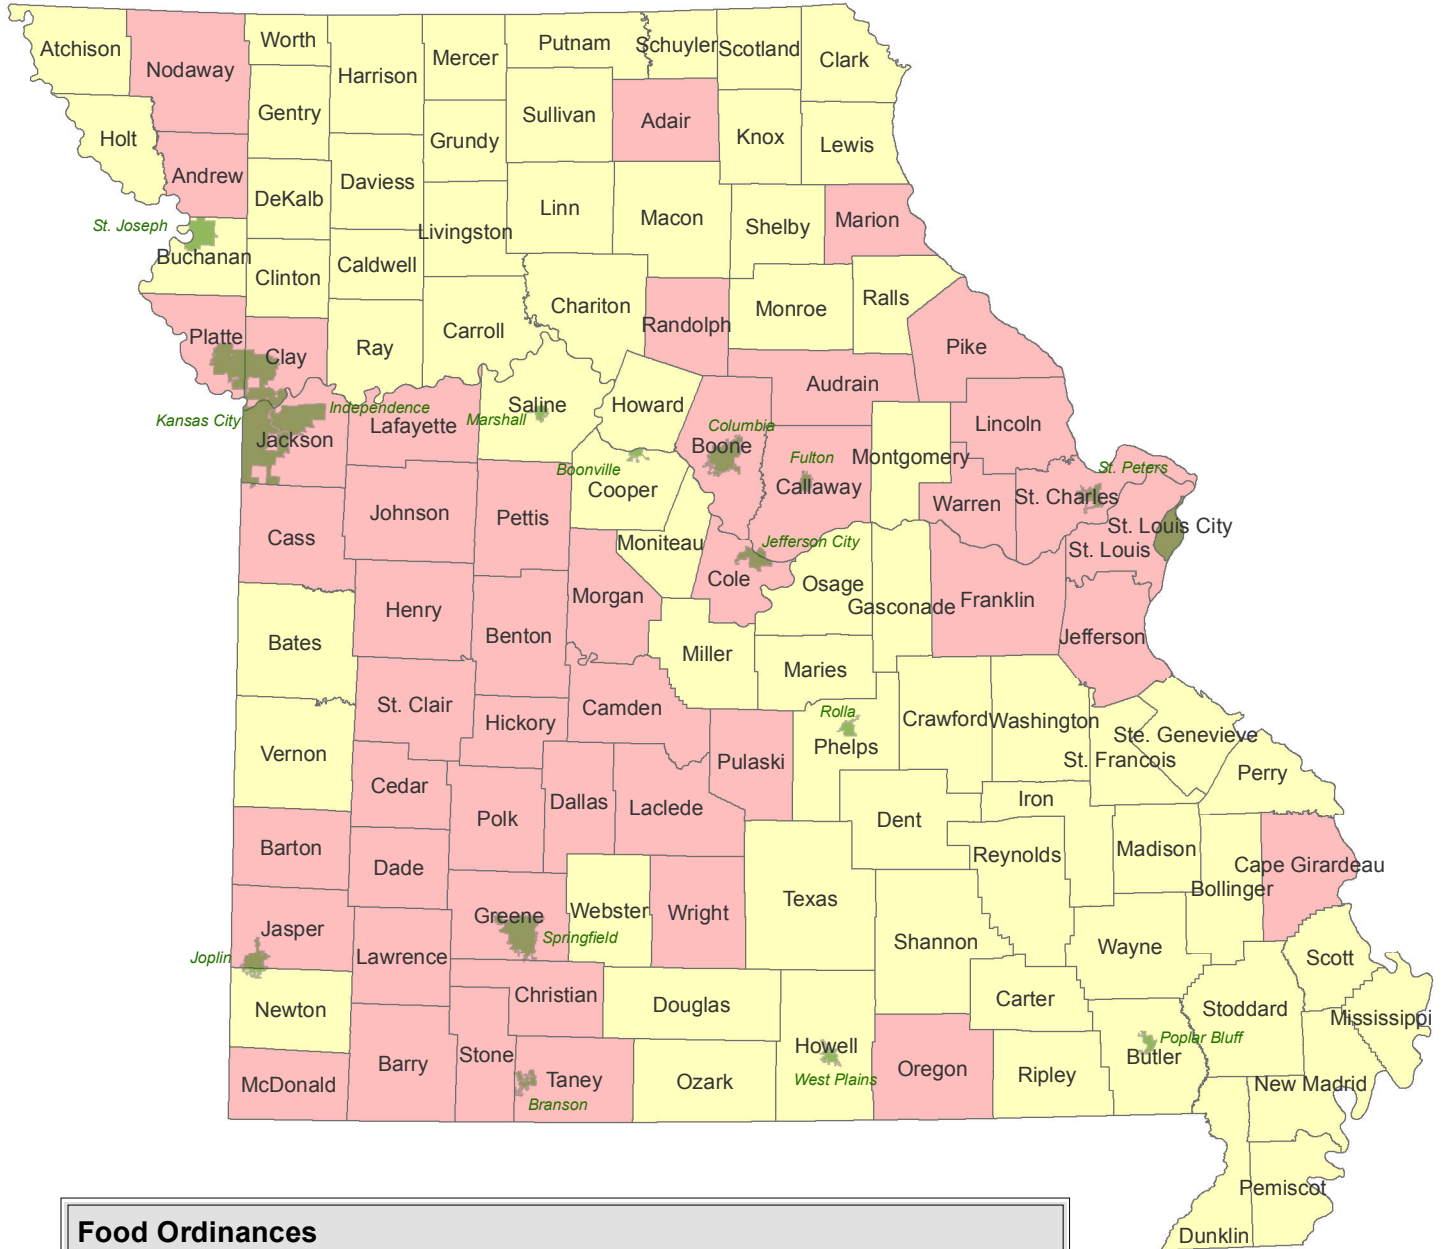

Missouri Department of Health and Senior Services

Food Service Ordinance Map

Food Ordinances	
■	Cities with Food Ordinance (city inspectors perform inspection under local authority)
■	State Authority (Local Public Health Agency inspectors perform inspections under state authority)
■	County Ordinance (Local Public Health Agency inspectors perform inspections under local authority)

Counties with Food Ordinances = 47
 Cities with Food Ordinances = 16
 Counties without Food Ordinances = 67