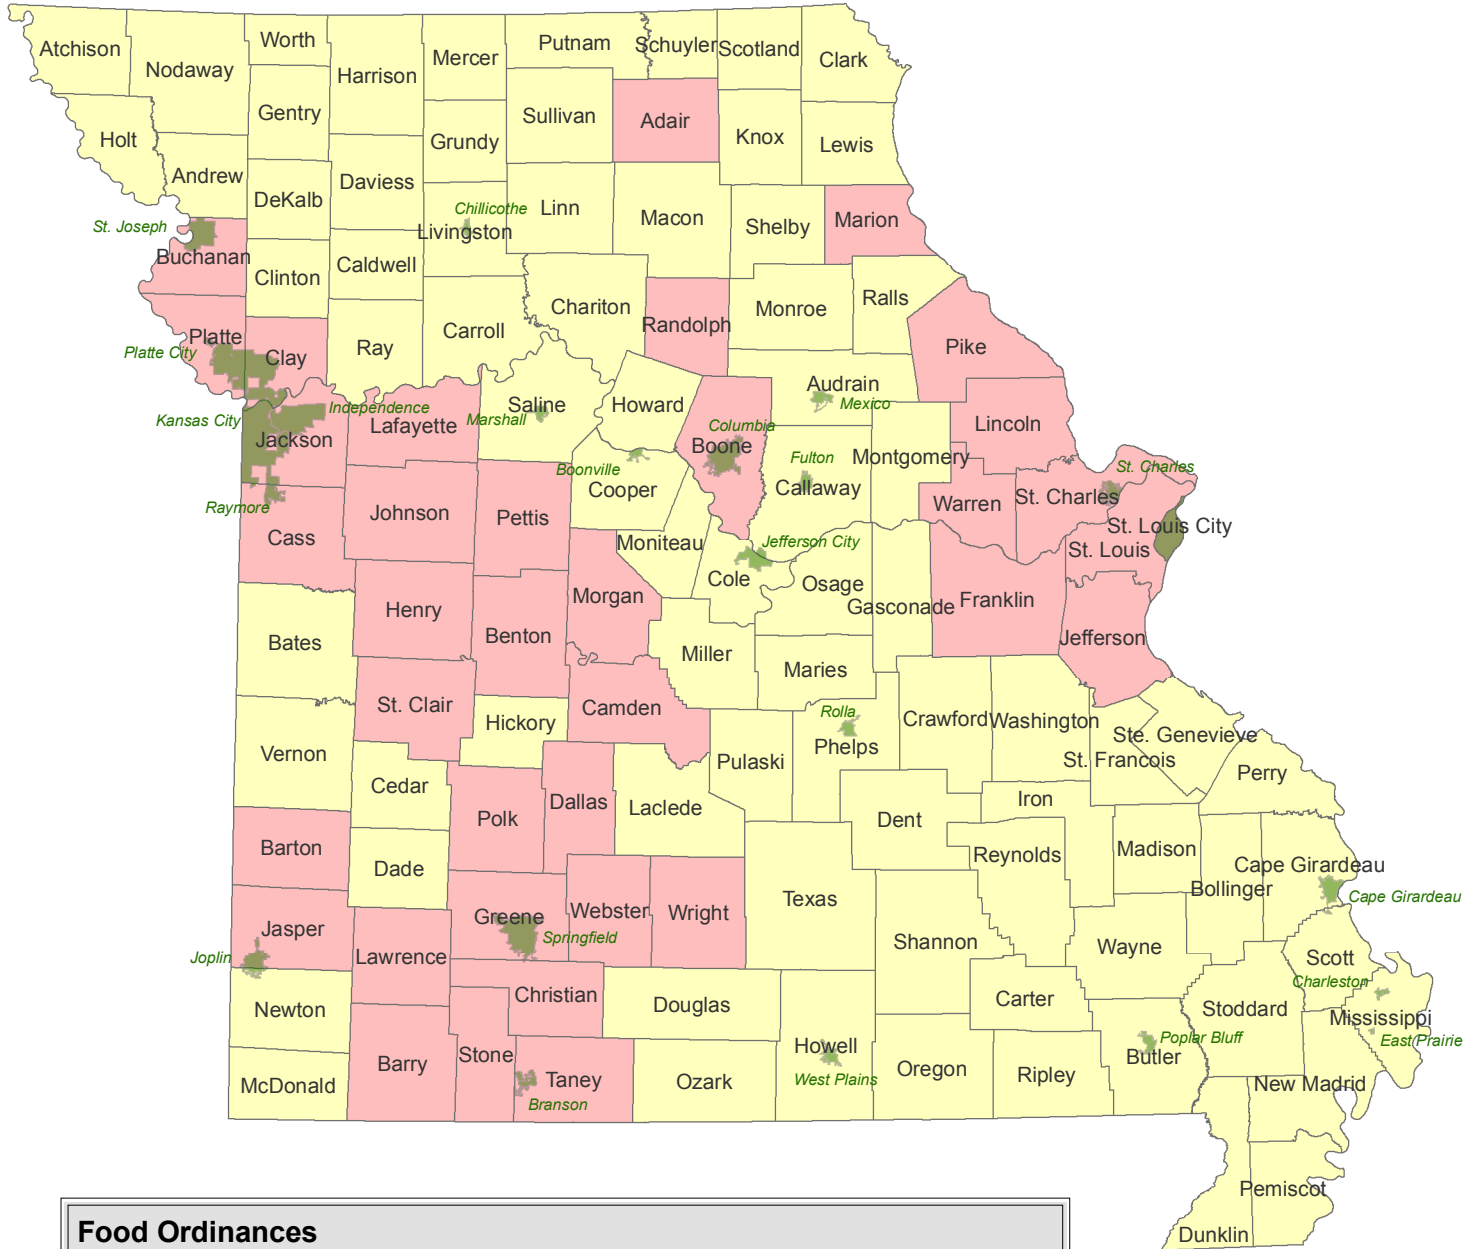

Missouri Department of Health and Senior Services

Food Service Ordinance Map

Food Ordinances

- Cities with Food Ordinance (city inspectors perform inspection under local authority)
- State Authority (Local Public Health Agency inspectors perform inspections under state authority)
- County Ordinance (Local Public Health Agency inspectors perform inspections under local authority)

Counties with Food Ordinances = 36
 Cities with Food Ordinances = 23
 Counties without Food Ordinances = 78

Revised 01/07/2011